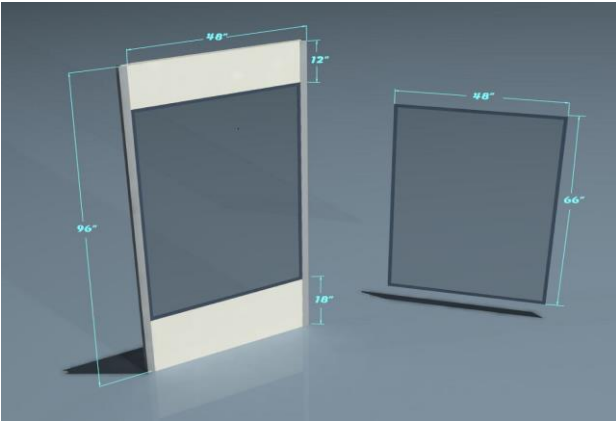

INPLANT OFFICE WINDOW AND DOOR OPTIONS

WINDOWS

STANDARD WINDOW 36" X 48"

LARGE WINDOW 48" X 66"

NARROW WINDOW 12" x 66"

DOORS

STANDARD DOOR

DOUBLE DOOR

METAL STORM DOOR