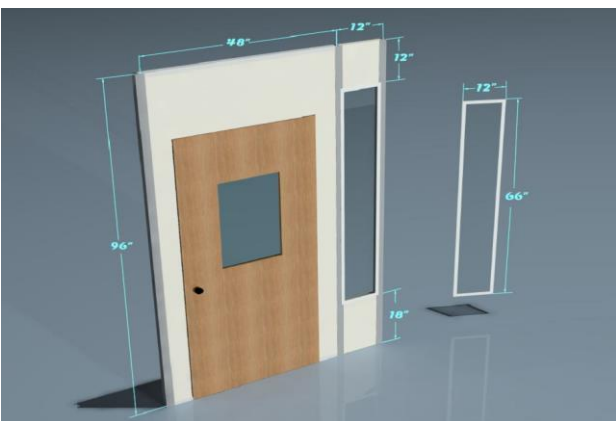

INPLANT OFFICE WINDOW AND DOOR OPTIONS

WINDOWS

STANDARD WINDOW 36" X 48"

LARGE WINDOW 48" X 66"

NARROW WINDOW 12" x 66"

DOORS

STANDARD DOOR

DOUBLE DOOR

METAL STORM DOOR