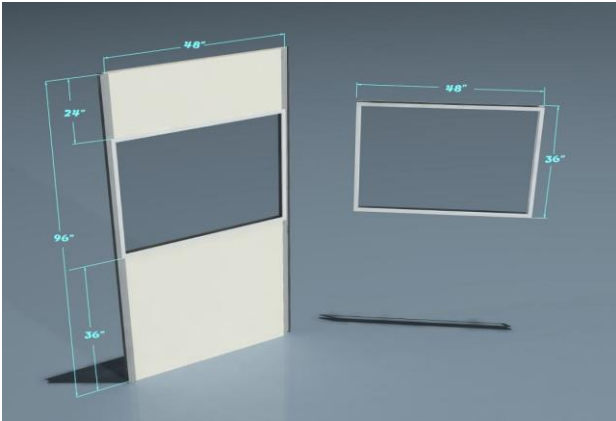

INPLANT OFFICE WINDOW AND DOOR OPTIONS

WINDOWS

STANDARD WINDOW 36" X 48"

LARGE WINDOW 48" X 66"

NARROW WINDOW 12" x 66"

DOORS

STANDARD DOOR

DOUBLE DOOR

METAL STORM DOOR