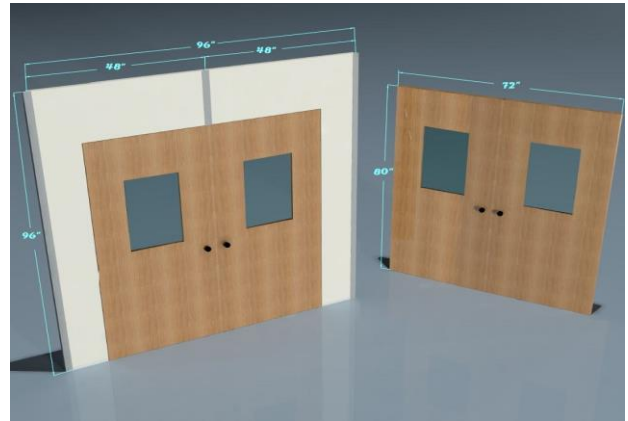

INPLANT OFFICE WINDOW AND DOOR OPTIONS

WINDOWS

STANDARD WINDOW 36" X 48"

LARGE WINDOW 48" X 66"

NARROW WINDOW 12" x 66"

DOORS

STANDARD DOOR

DOUBLE DOOR

METAL STORM DOOR