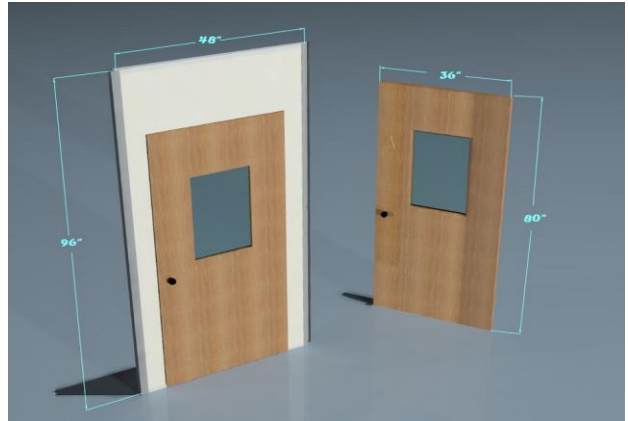

INPLANT OFFICE WINDOW AND DOOR OPTIONS

WINDOWS

STANDARD WINDOW 36" X 48"

LARGE WINDOW 48" X 66"

NARROW WINDOW 12" x 66"

DOORS

STANDARD DOOR

DOUBLE DOOR

METAL STORM DOOR